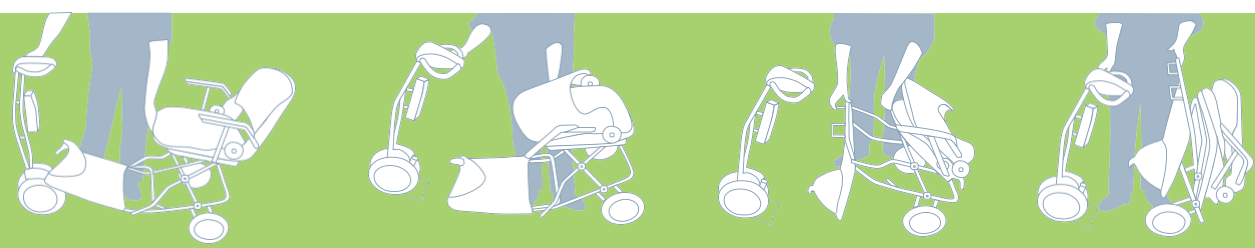

Weights & measurements are approximate.

The classic stored in the trunk of a car

When folded, you can pull the classic like a suitcase

GILGAL PRINT

SPLIT

The heaviest part weighs a mere 13 kg (29 lbs)

FOLD

Advanced Technologies That Move You!